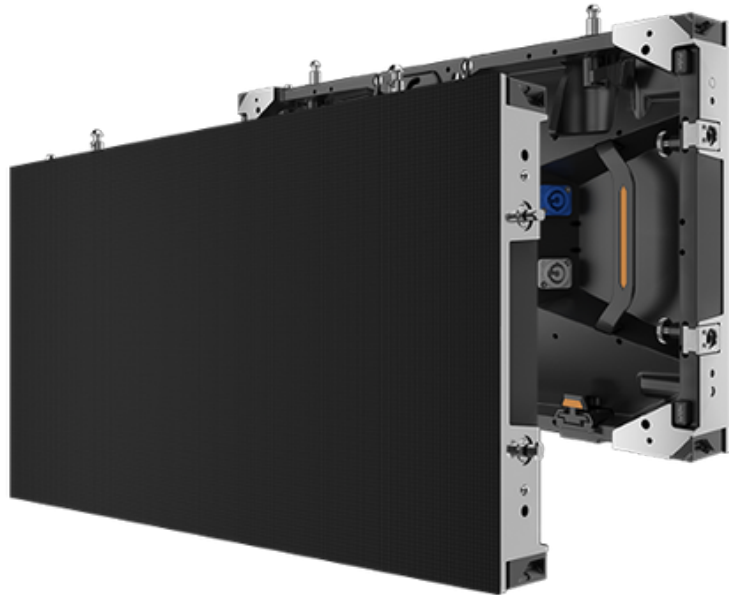

ABSEN AX1.5

Absen

PIXEL PITCH	1.58MM
LED TYPE	4 IN 1 SMD
RESOLUTION	384 X 216
BRIGHTNESS	800 NIT
REFRESH RATE	<3840 HZ
CONTRAST RATIO	5000:1
CABINET DIMENSIONS	610MM X 343MM X 80MM
WEIGHT PER PANEL	7.8 KG
POWER CONSUMPTION MAX	860W M2
POWER CONSUMPTION AVERAGE	285W M2
VIEWING DISTANCE	<1.5M
VIEWING ANGLE	H160° V140°